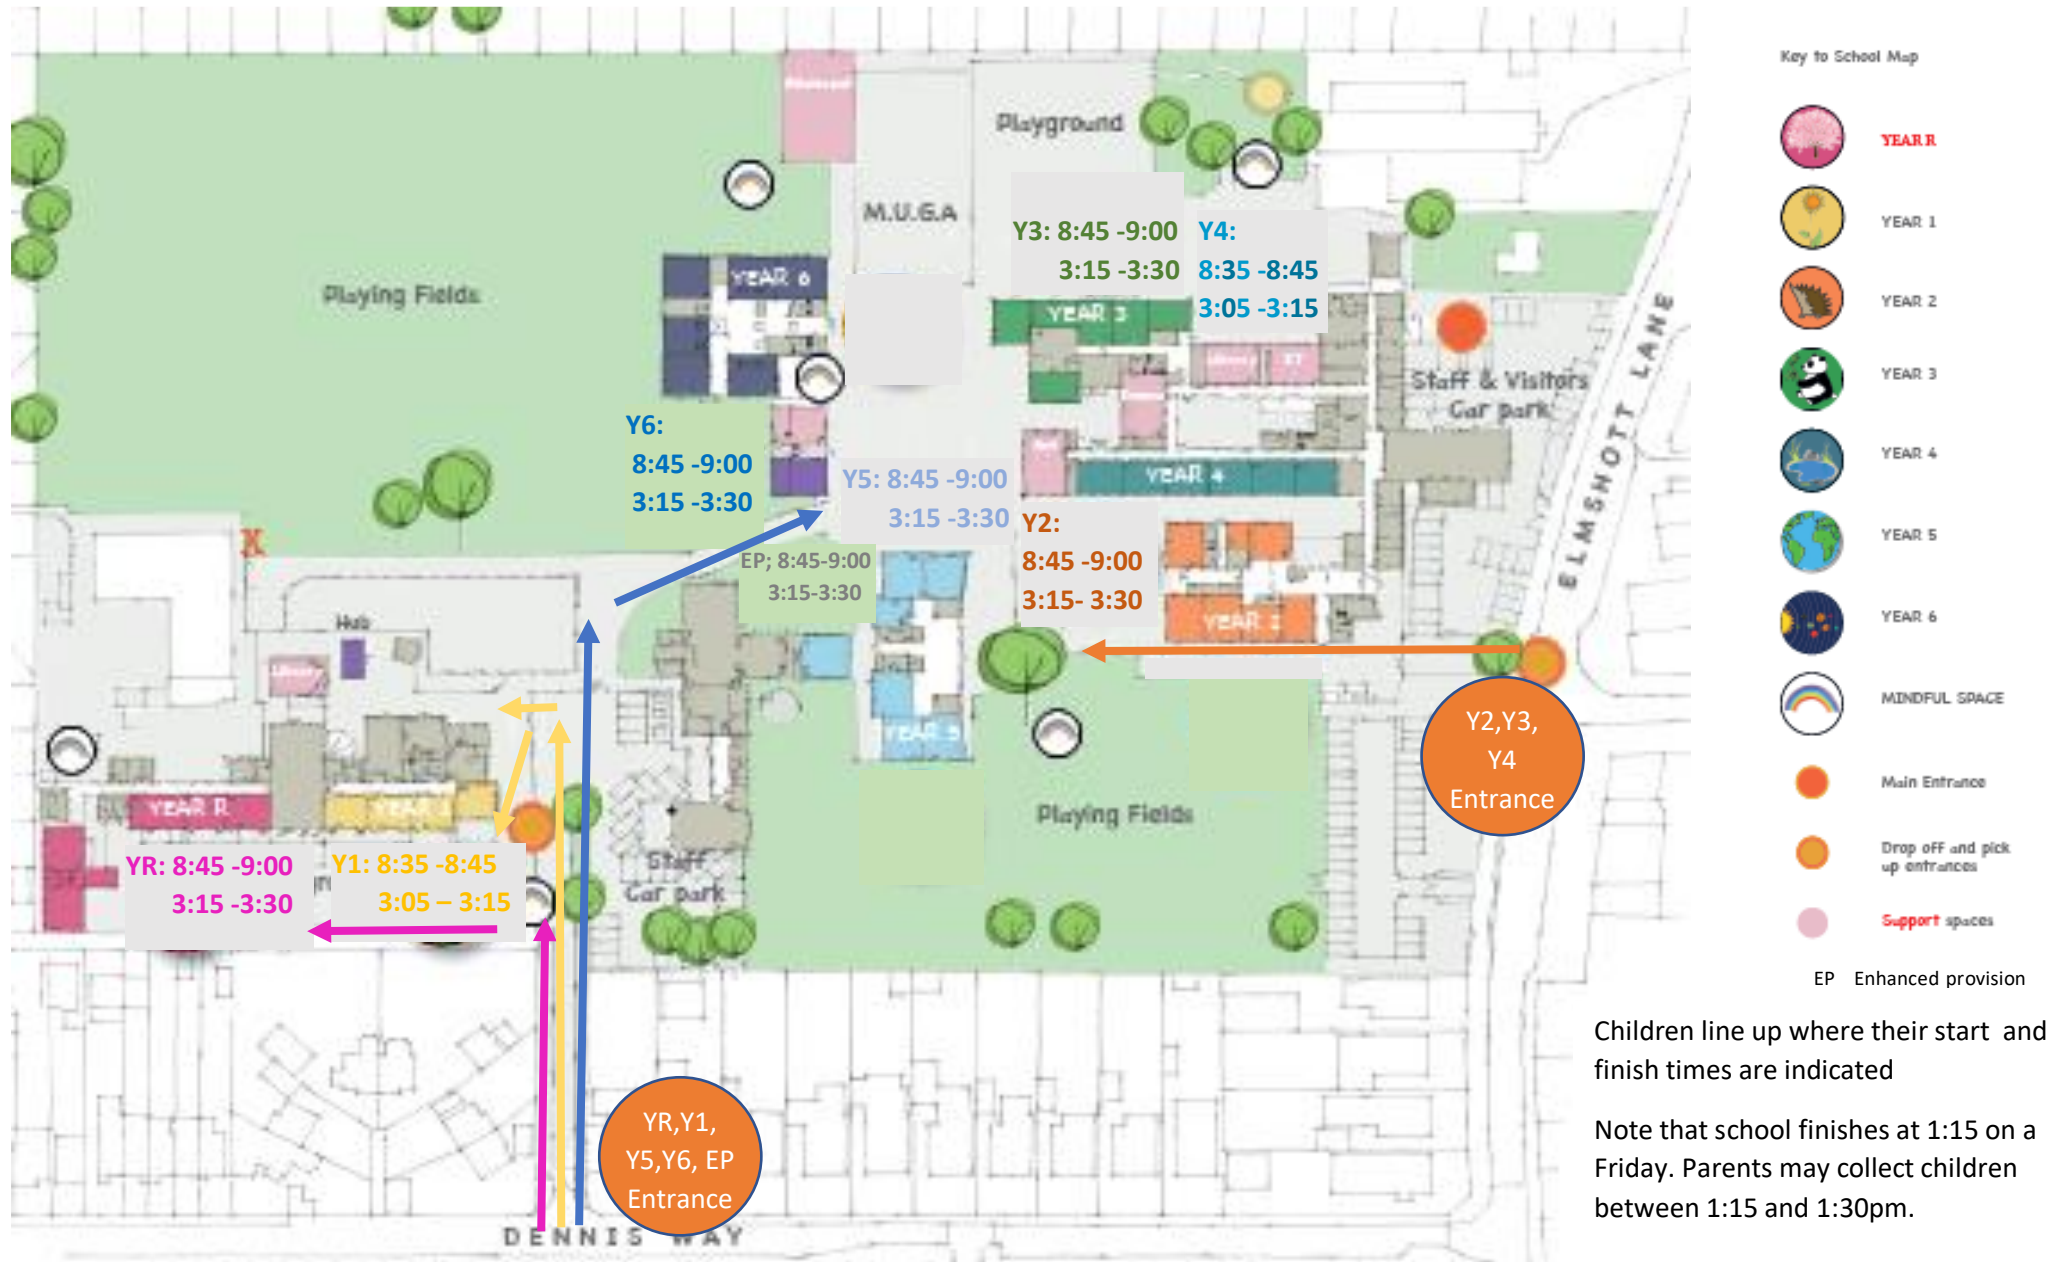

September 2020 – Entrances and exits and staggered start and finish times

Children line up where their start and finish times are indicated

Note that school finishes at 1:15 on a Friday. Parents may collect children between 1:15 and 1:30pm.